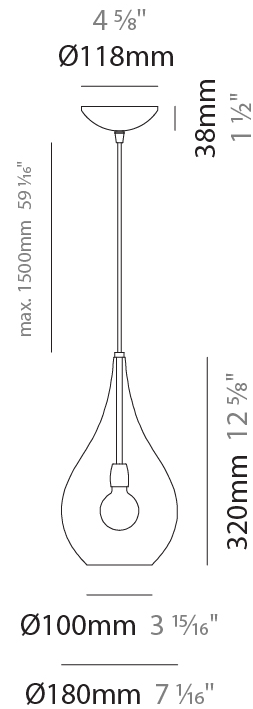

LACRIMA MONOPOINT SUSPENSION

D141054-

base number   Finish
Options

1. To build a product code in our configurator select the specify button on the base model # product page
2. To build a manual product code on this datasheet choose from the options listed below in blue font and add the suffix to the base model #

GENERAL

Series: Lacrima
Subseries: Lacrima Monopoint
Partner: Cangini & Tucci
Division: Design
Installation: Suspension
Product Type: Pendant
Mounting Location: Ceiling

PHYSICAL

Shape: Abstract
Diameter (mm): 180
Diameter (in): 7 1/8
Height (mm): 320
Height (in): 12 5/8
Max. Overall Height (mm): 1820
Max. Overall Height (in): 71 5/8
Weight (kg): 0.82
Weight (lbs): 1.81
Fixture Finish: AMB / GRN / PNK / RUB / SKB / SMK / TOB / TRA
Holder Finish: CHR
Fixture Material: Glass / Metal
Primary Material: Glass - Borosilicate
Cable Details: 1500mm Cable

ELECTRICAL

Number of Lamps: 1
Lamp Type: LED Retrofit
Bulb Included: Bulb Not Included
Max. Wattage Per Lamp (W): 4
Lamp Base: E12
Input Voltage (V): 120

LED

OPTICAL

RATINGS AND CERTIFICATIONS

Certified By: Certified for North American Standards
IP rating: IP20

PROJECT	_____
TYPE	_____
SPECIFIER	_____
QUANTITY	_____
DATE	_____